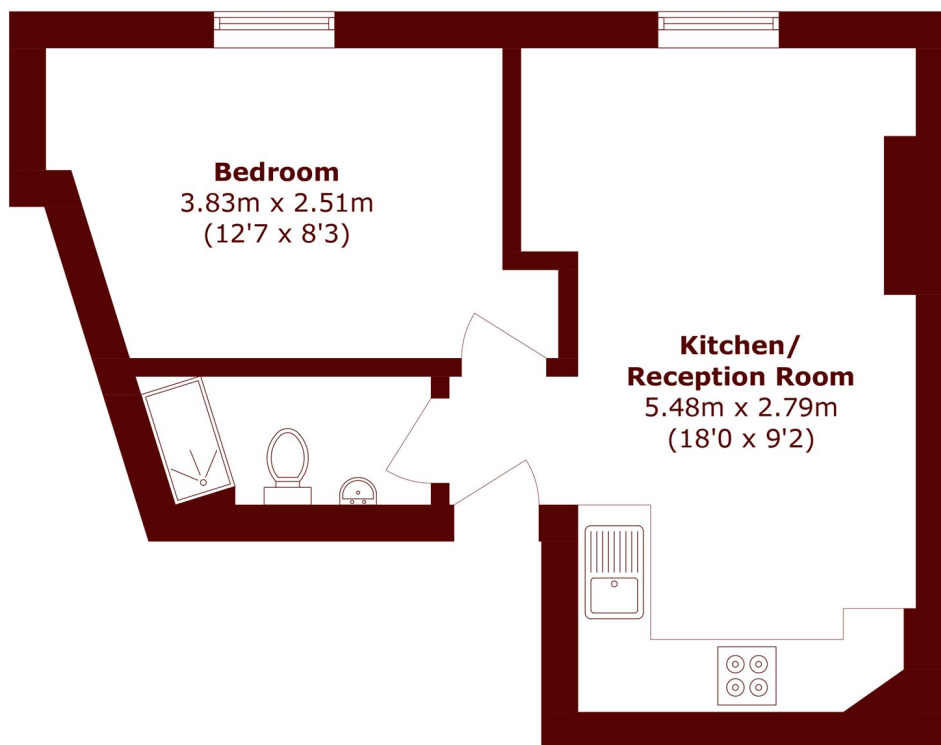

## MOSCOW ROAD, W2

£577 per week (£2,500 per month)

A stunning one bedroom property on the first floor in the heart of Bayswater/Notting Hill.

One bedroom  
First floor  
Excellent condition

High ceilings  
Bright & airy  
Prime location

# STEP INSIDE MOSCOW ROAD

Total area (approx.): 30.1 sq. m (324.0 sq. ft)

**Notting Hill**  
020 7313 6910

Energy Rating: D We aim to make our particulars both accurate and reliable. However, they are not guaranteed; nor do they form part of an offer or contract. If you require clarification on any points then please contact us, especially if you're traveling some distance to view. Please note that appliances and heating systems have not been tested and therefore no warranties can be given as to their good working order